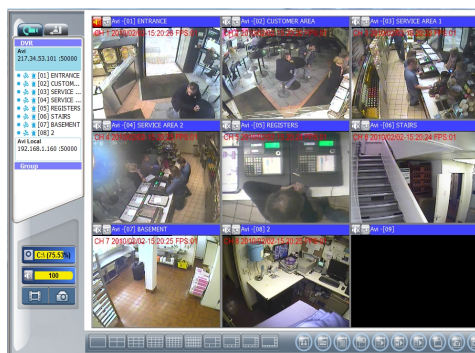

Live images viewable over the internet

Our DVR Locking Cases incorporate a lockable front flap for added security and are vented for good Air-Flow reducing the risk of over-heating

0845 3880014 07950 295777
0845 3880015 07786 175075

www.tempus-systems.co.uk
sales@tempus-systems.co.uk

Tempus Systems LTD P.O. Box 492, Edgware, Middlesex HA8 9ZB